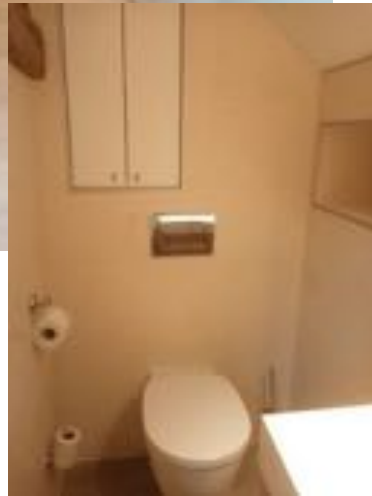

### **These rooms have**

- Luxury en-suite bathroom (shower, basin, WC) except 105 which has private WC and basin but has to share a shower with another room (or the guests can use the shower in the pool house)
- Air conditioning and heating
- Furnishings from Hermes Paris (bed covers, curtains, cushions)
- New and comfortable beddings (the same as for the main château)
- Wifi
- Nespresso machine and tea kettle in each room

## BATHROOM 104 (ENSUITE)

## TWIN OR SINGLE ROOM 105

(NOT INCLUDED IN PACKAGES AS IT MAY SOMETIMES BE USED FOR OUR STAFF)

# BATHROOM 105

Private staircase

Private corridor

Private toilets