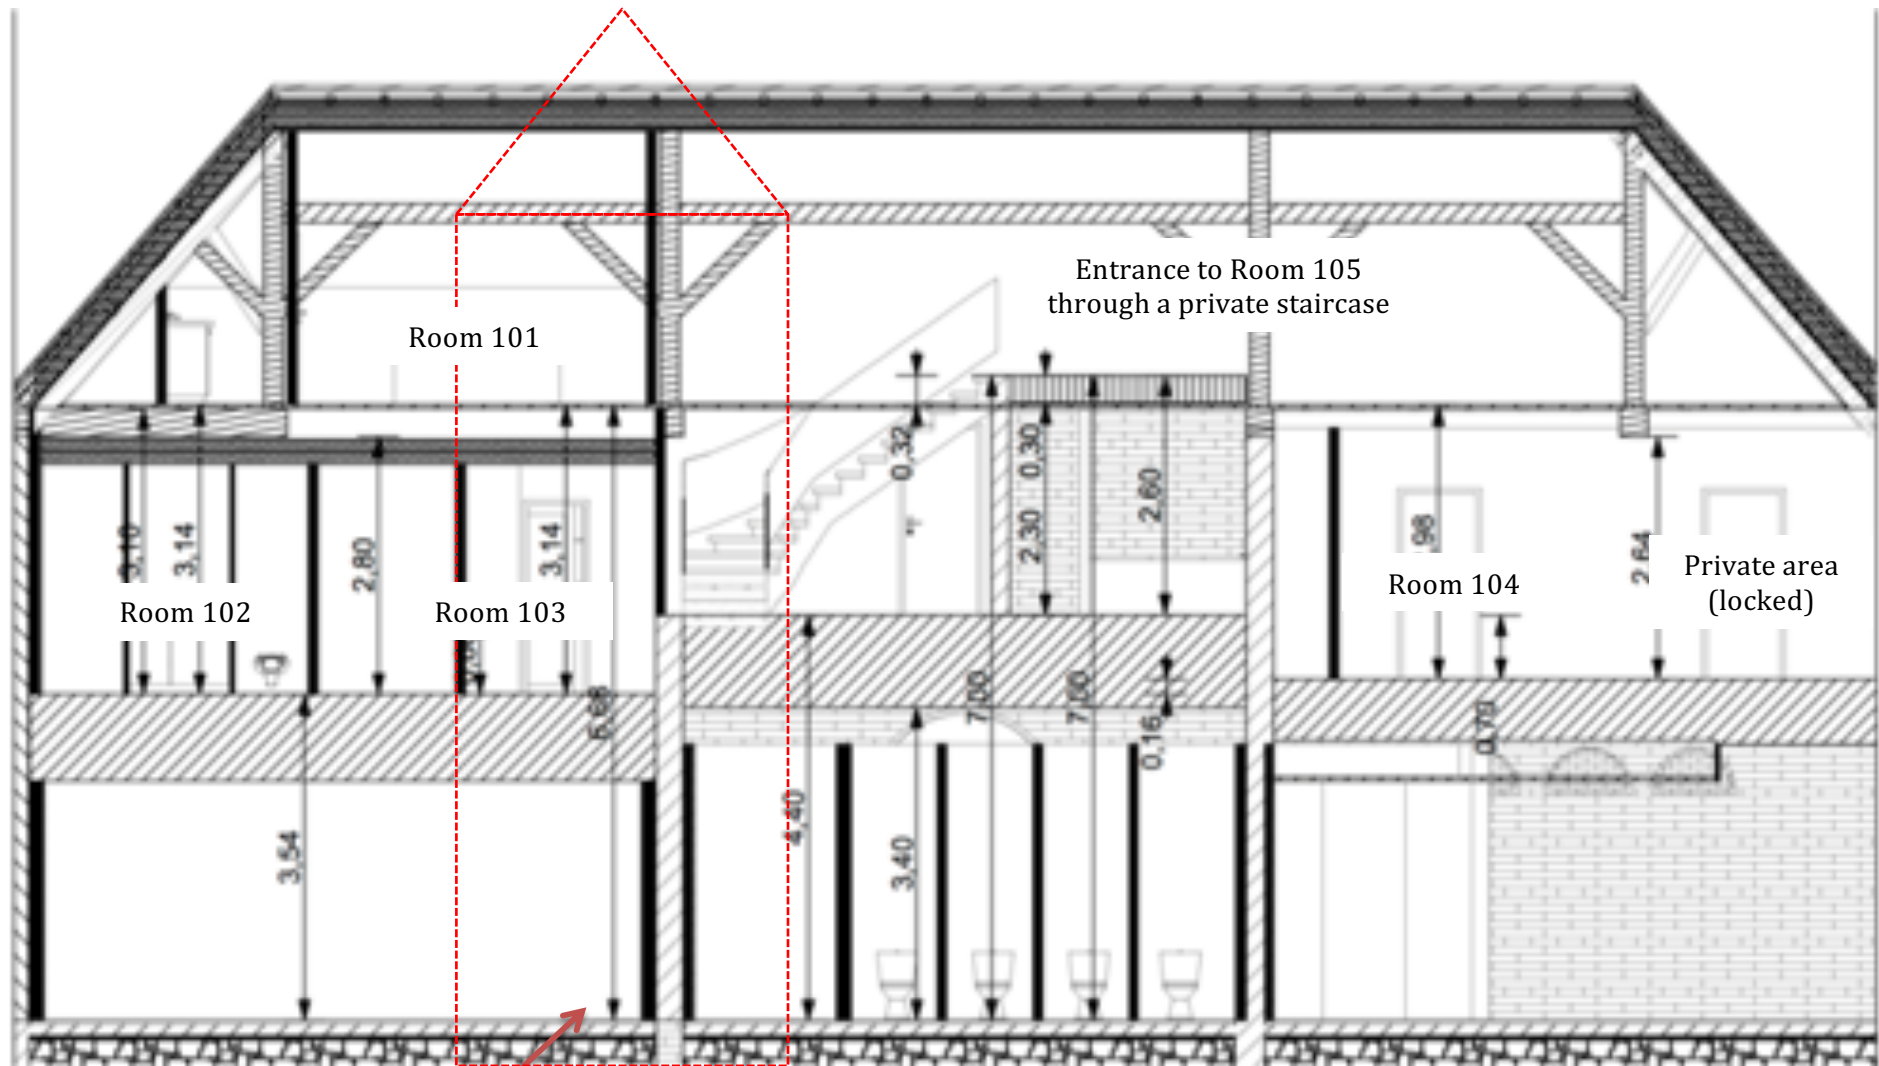

## THE OUTBUILDINGS ARE CLOSE TO THE POOL TERRACE

Towards the main château building

**THE ENTRANCE IS FROM THE COURTYARD / VENDORS PARKING  
(THROUGH THE STAIRCASE IN THE LEFT TOWER)**

# CROSS-SECTION VIEW FROM THE COURTYARD

Entrance to all the rooms through a staircase in the left tower

**ROOM 101 ON TOP FLOOR  
ACCESS THROUGH AN INDEPENDENT STAIRCASE**

# ROOM 101 (TOP FLOOR)