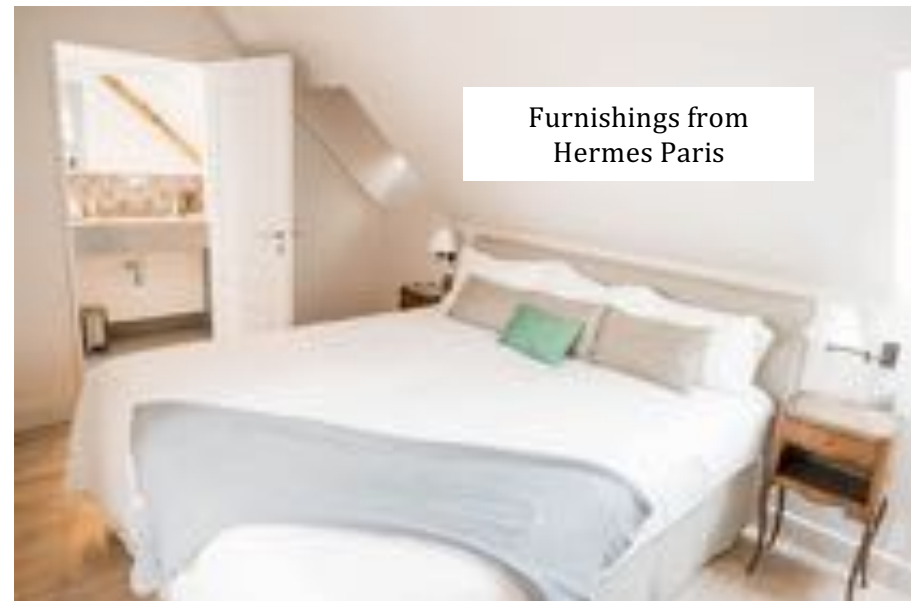

## CLASSIC SUITE 101

Private  
staircase

Double or  
twin bed

Nespresso  
machine and tea  
Kettle in each  
room of the  
outbuildings

Furnishings from  
Hermès Paris