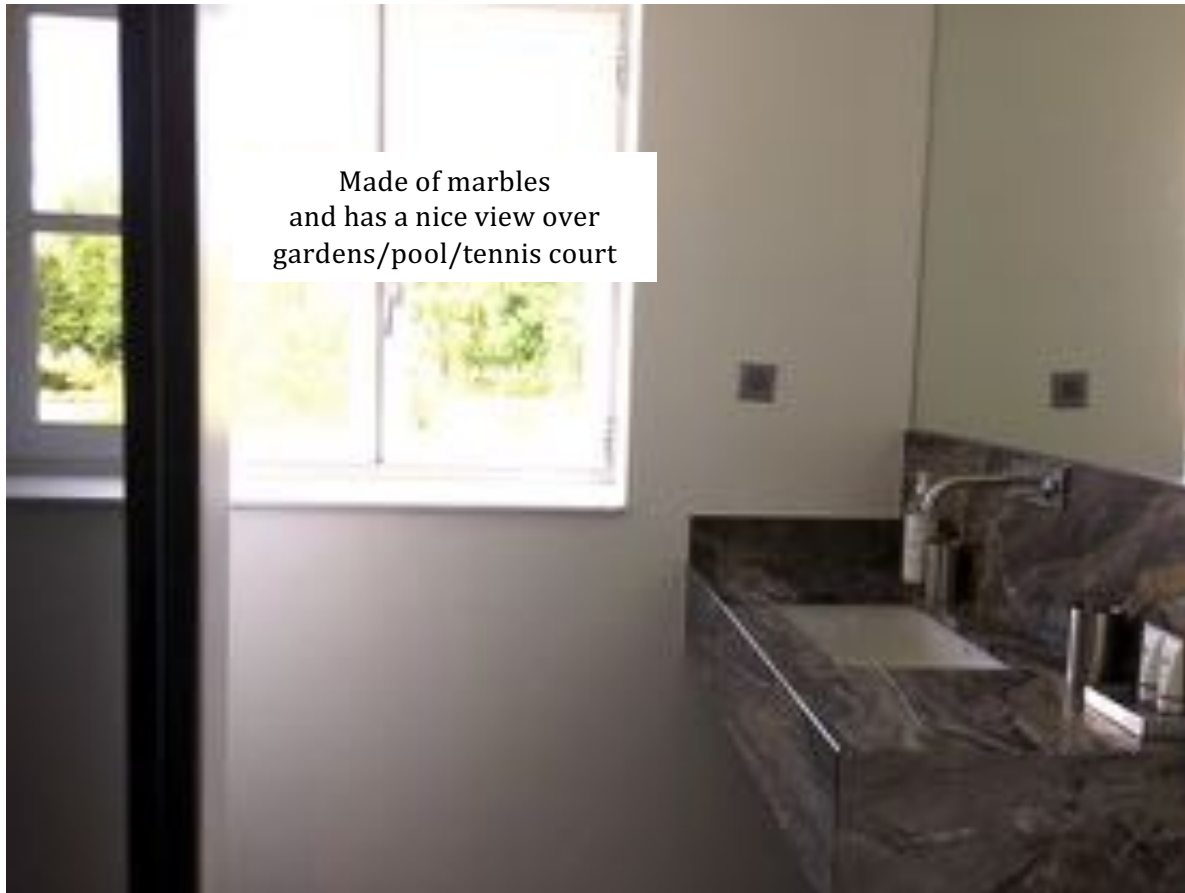

BATHROOM 103 (ENSUITE)