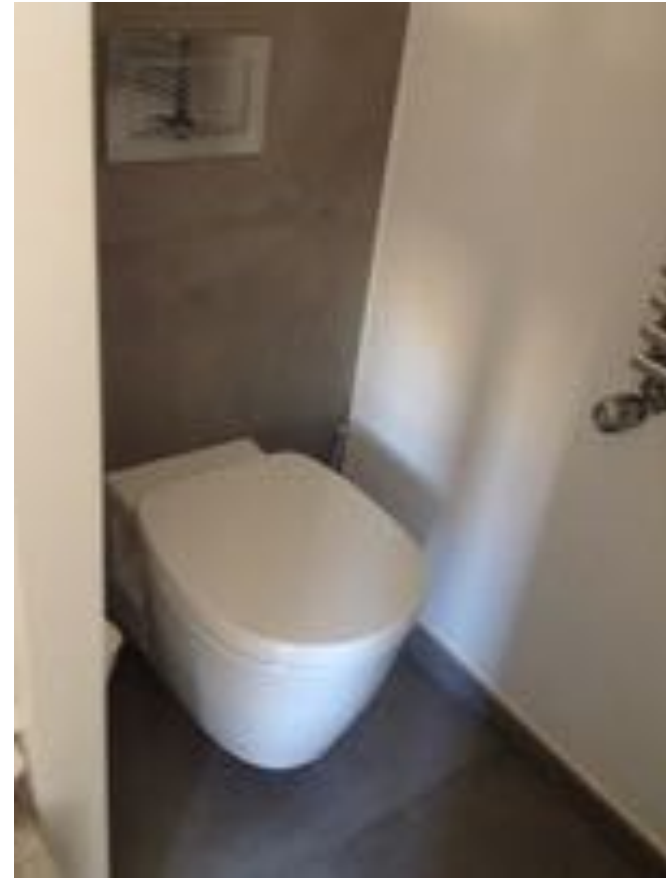

### **These rooms have**

- Luxury en-suite bathroom (shower, basin, WC) except 105 which has private WC and basin but has to share a shower with another room (or the guests can use the shower in the pool house)
- Air conditioning and heating
- Furnishings from Hermes Paris (bed covers, curtains, cushions)
- New and comfortable beddings (the same as for the main château)
- Wifi
- Nespresso machine and tea kettle in each room

## CLASSIC SUITE 101

Private  
staircase

Double or  
twin bed

Nespresso  
machine and tea  
Kettle in each  
room of the  
outbuildings

Furnishings from  
Hermès Paris

## CLASSIC SUITE 102

Double or twin bed

Furnishings from Hermès Paris

Nespresso machine and tea kettle

Wall mounted TV

## BATHROOM 102 (ENSUITE)