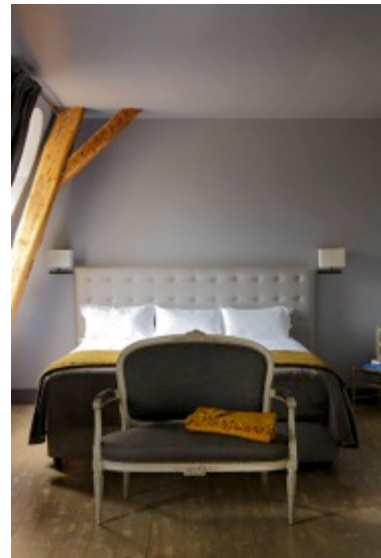

SUMMARY OF THE ROOMS

Princess Suite

Family Suite

Deluxe Suite

IN THE MAIN CHATEAU: 17 BEDROOMS & 14 BATHROOMS

- 1 Honeymoon suite (14) with ensuite bathroom
- 6 Deluxe suites (24, 25, 26, 27, 28, 29) each with ensuite bathroom
- 1 Family suite (Josephine) on the ground floor
- 1 Family suite (Marie-Antoinette) on the first floor
- 3 Superior double rooms (15, 21, 22) each with ensuite bathroom
- 2 Classic double rooms (16, 23) each with ensuite bathroom

DESCRIPTION ON A PER FLOOR BASIS

On the ground floor

- A Family suite with 2 bedrooms, a lounge, a kitchenette and a bathroom : a master bedroom with a King size bed (room #2 => Josephine) and a smaller attached bedroom (#1 => Hortense) with a single or twin bed.

On the First floor

- A Family Suite with 3 bedrooms and a bathroom : a master bedroom with a King size bed (room #11 => Marie-Antoinette) and 2 smaller attached bedrooms (#10 => Beatrice and #12 => Sophie) with Queen beds
- 1 Honeymoon suite with en-suite bathroom (#14 => Princess suite) with Emperor size bed
- 2 Superior double rooms with King size bed (#15 => Valentine and 16 => Germaine)