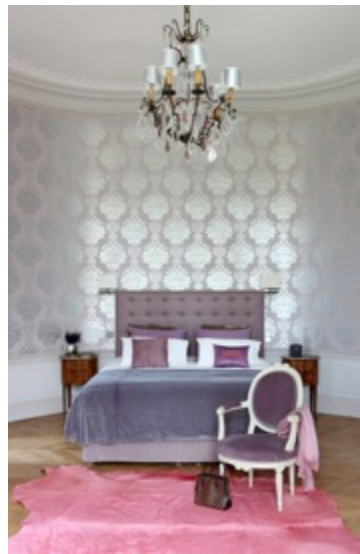

Family Suite