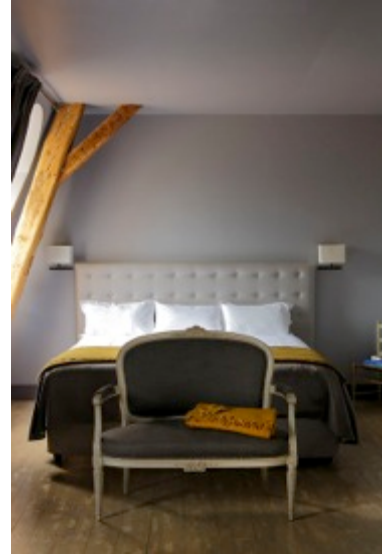

**SUMMARY OF THE ROOMS**

*Honeymoon Suite*

*Family Suite*

*Deluxe Suite*

**IN THE MAIN CHATEAU : 17 BEDROOMS & 14 BATHROOMS**

- 1 Honeymoon suite (14) with ensuite bathroom
- 6 Deluxe suites (24, 25, 26, 27, 28, 29) with ensuite bathrooms
- 2 Family suites for a total of five bedrooms (2 big master rooms => 2,11, 2 small double rooms => 10, 12, 1 twin room =>1) + 2 bathrooms
- 5 Superior double rooms (15, 16, 21, 22 ,23) with ensuite bathrooms

**IN THE OUTBUILDINGS : 3 ROOMS AND 3 ENSUITE BATHROOMS**

- 3 Classic suites

**DESCRIPTION ON A PER FLOOR BASIS**

**On the ground floor**

- A Family suite with 2 bedrooms, a lounge, a kitchenette and a bathroom : a master bedroom with a King size bed (room 2) and a smaller attached bedroom (1) with a single or twin bed.

**On the First floor**

- A Family Suite with 3 bedrooms and a bathroom : a master bedroom with a King size bed (room 11) and 2 smaller attached bedrooms (10 and 12) with Queen beds
- 1 Honeymoon suite with ensuite bathroom (14) with Emperor size bed
- 2 Superior double rooms with King size bed (15 and 16)