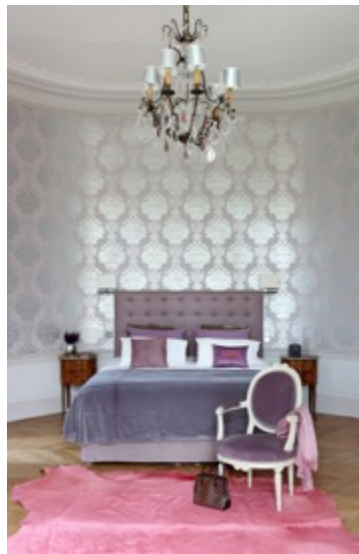

Family Suite