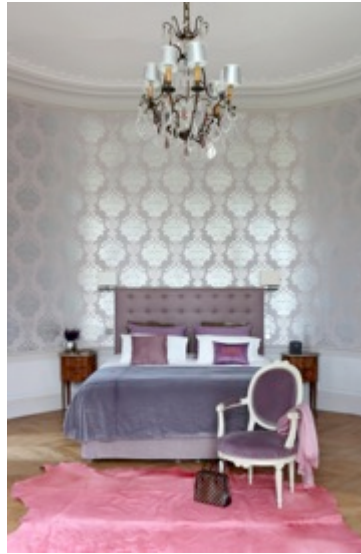

Family Suite