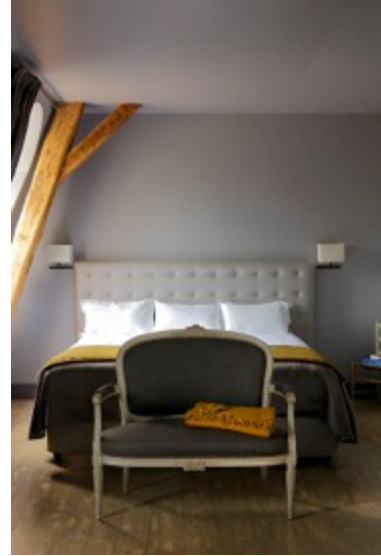

SUMMARY OF THE ROOMS

Honeymoon Suite

Family Suite

Deluxe Suite

IN THE MAIN CHATEAU : 17 BEDROOMS & 14 BATHROOMS

- 1 Honeymoon suite (14)
- 6 Deluxe suites (24, 25, 26, 27, 28, 29) with ensuite bathrooms
- 2 Family suites for a total of five bedrooms (2 big master rooms => 2,11- and 3 small double rooms => 1, 10, 12) + 2 bathrooms
- 5 Superior double rooms (15, 16, 21, 22 ,23) with ensuite bathrooms

IN THE OUTBUILDINGS : 3 ROOMS AND 3 BATHROOMS =

- 2 Deluxe suite and 1 Superior double bedroom (104)

DESCRIPTION ON A PER FLOOR BASIS

On the ground floor

- A Family suite with 2 bedrooms, a lounge, a kitchenette and a bathroom : a master bedroom with a King size bed (room 2) and a smaller attached bedroom (1) with a single bed (another bed can be added for making a twin bedroom).

On the First floor

- A Family Suite with 3 bedrooms and a bathroom : a master bedroom with a King size bed (room 11) and 2 smaller attached bedrooms (10 and 12) with Queen beds
- 1 Honeymoon suite with ensuite bathroom (14) with Emperor size bed
- 1 Superior double room with King size bed (15)
- 1 Superior double room with King size bed (16)