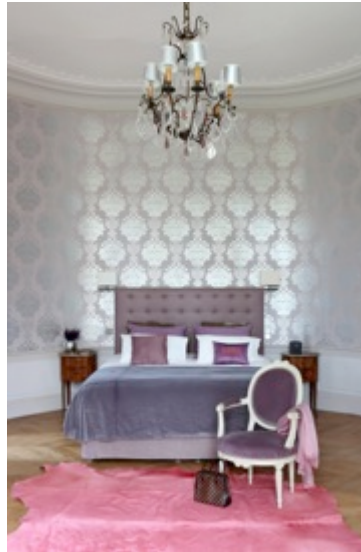

SUMMARY OF THE ROOMS

Honeymoon Suite

Family Suite

Deluxe Suite

IN THE MAIN CHATEAU : 17 BEDROOMS & 14 BATHROOMS

- 1 Honeymoon suite (14)
- 6 Deluxe suites (24, 25, 26, 27, 28, 29) with ensuite bathrooms
- 2 Family suites for a total of five bedrooms (2 big master rooms => 2,11- and 3 small double rooms => 1, 10, 12) + 2 bathrooms
- 5 Superior double rooms (15, 16, 21, 22 ,23) with ensuite bathrooms